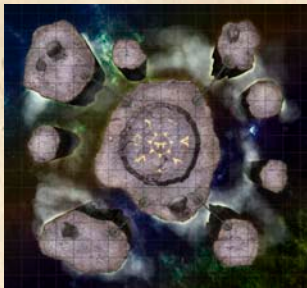

GAMEMASTERY[®]

MAP PACK

EXTRA-DIMENSIONAL SPACES

PZO4022

CONTAINS 18 FULL-COLOR MAP CARDS

GAMEMASTERY[®]

MAP PACK

PLAN YOUR NEXT GETAWAY!

Sometimes the best safe house is the one you carry with you! From a spell-erected magnificent mansion to the cloudy refuge of a rope trick, from the inside of a genie's bottle to a dimensional bolt-hole made of the raw stuff of elements, the prepared adventurer has many possible refuges and escapes. But getting there doesn't necessarily mean escaping from battles with enemies! Paizo Publishing brings a variety of extradimensional spaces to life in this latest GameMastery Map Pack! This line of gaming products provides simple and elegant tools for the busy Game Master. Inside, you'll find 18 beautiful 5" x 8" map tiles that can be combined to form eight of the most commonly encountered extradimensional spaces, including:

Rope Trick
Dimensional Prison
Fire Node

Magnificent Mansion
Air Node
Water Node

Genie Bottle
Earth Node

Game Masters shouldn't waste their time drawing a *rope trick* every time the player characters run away from their enemies. With *GameMastery Map Pack: Extradimensional Spaces*, you'll always be ready for a speedy escape or extra-planar ambush!