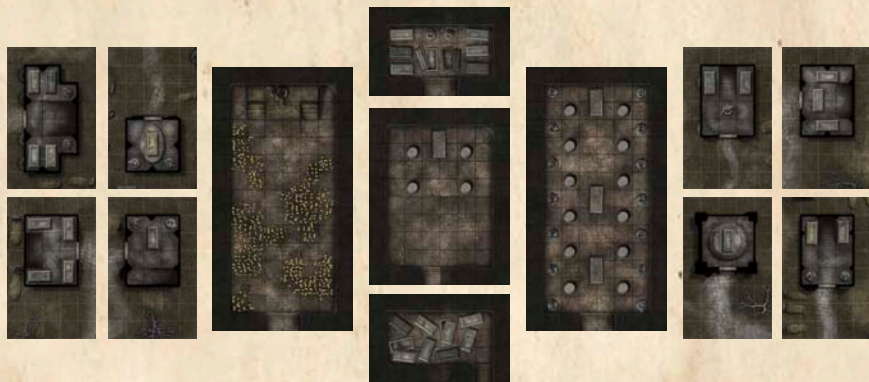

GAMEMASTERY[®]

MAP PACK

CRYPTS

CONTAINS 18 FULL-COLOR MAP TILES
WET, DRY, & PERMANENT MARKERS ERASE FROM THE TILES

GAME MASTERY[®]

MAP PACK

HALLS OF THE DEAD!

Exploring ancient burial grounds and protecting the corpses of the honored dead from unholy transformation are standard fare for bold adventurers. But no Game Master wants to spend valuable game time drawing every looted grave and undead-haunted sepulcher. Fortunately, with Paizo Publishing's latest *GameMastery Map Pack*, you don't have to! Inside, you'll find 18 captivating 5" x 8" map tiles, all specially coated to allow you to use wet erase and dry erase markers, then remove ink with ease! This set includes:

Catacombs

Noble's Crypt

Ghoul Lair

Defiled Mausoleum

Soldier's Tomb

Game Masters shouldn't waste their time sketching maps every time an adventure calls for a haunted tomb. With *GameMastery Map Pack: Crypts*, you'll be ready next time your players go dungeon crawling! Plus, combine this set with *GameMastery Flip-Mat: Necropolis* to show your crypts in the context of a huge cemetery!