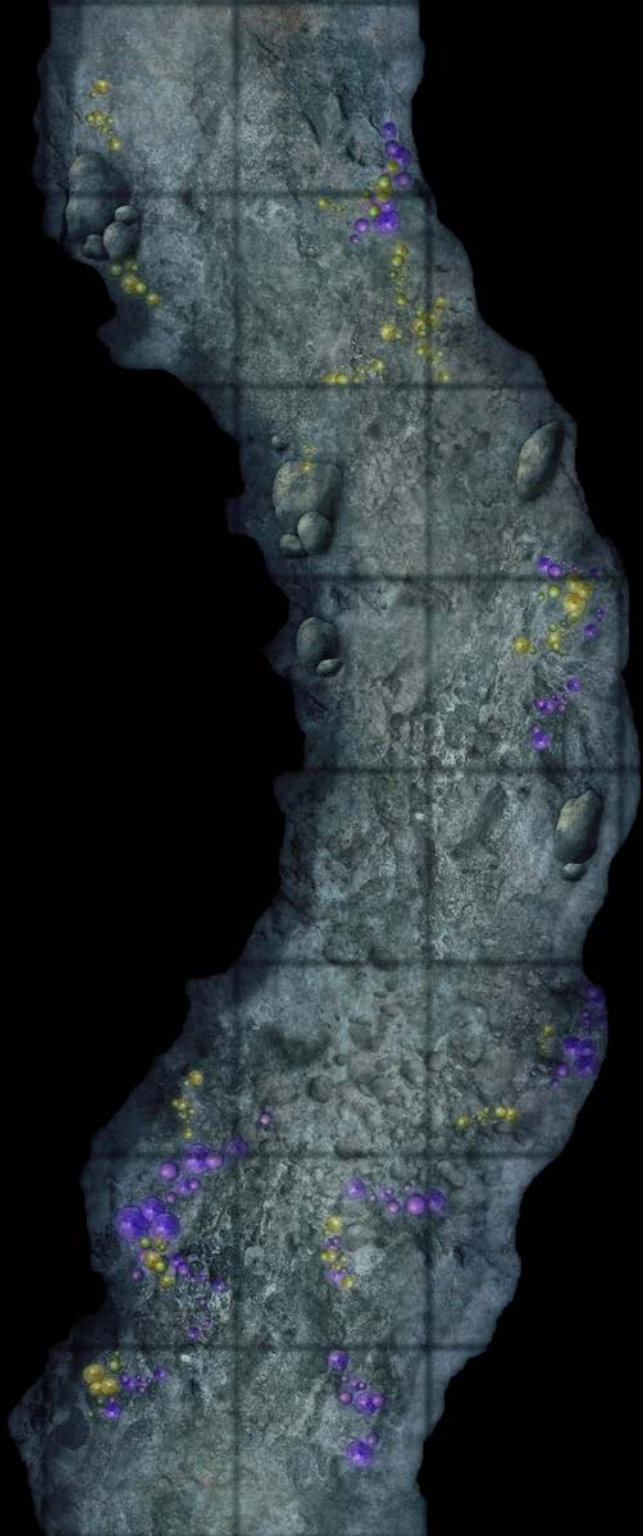

PATHFINDER[®] MAP PACK[™]

CAVE TUNNELS

CONTAINS 18 FULL-COLOR MAP TILES

Wet, Dry, and Permanent Markers Erase from the Tiles

PATHFINDER[®] MAP PACK

DIG DEEPER

Does the darkness cloaking these twisting passageways hide ancient treasure or unimaginable horror? Paizo Publishing's latest Pathfinder Map Pack provides simple and elegant tools for the busy Game Master. These 5" x 8" map tiles can be positioned to form a variety of mysterious underground tunnels, or combined with tiles from *Pathfinder Map Pack: Cave Chambers* to create an enormous earthen complex. Inside, you'll find 18 richly illustrated map tiles, including:

- Cavernous Maw
- Weathered Stairs
- Buried Crossroads
- Underground Stream
- Subterranean Grotto
- Hidden Entrance

Game Masters shouldn't waste their time sketching maps every time characters venture into a gloom-haunted cave mouth. With *Pathfinder Map Pack: Cave Tunnels*, you'll always be ready whenever adventurers journey beneath the earth!