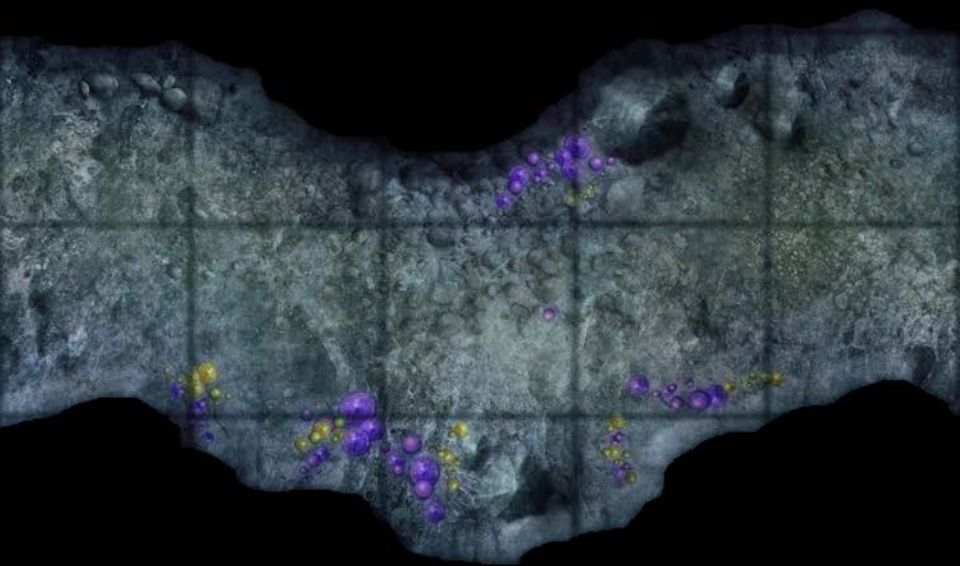

PATHFINDER[®] MAP PACK[™]

CAVE TUNNELS

CONTAINS 18 FULL-COLOR MAP TILES

Wet, Dry, and Permanent Markers Erase from the Tiles

PATHFINDER[®] MAP PACK

DIG DEEPER

Does the darkness cloaking these twisting passageways hide ancient treasure or unimaginable horror? Paizo Publishing's latest Pathfinder Map Pack provides simple and elegant tools for the busy Game Master. These 5" x 8" map tiles can be positioned to form a variety of mysterious underground tunnels, or combined with tiles from *Pathfinder Map Pack: Cave Chambers* to create an enormous earthen complex. Inside, you'll find 18 richly illustrated map tiles, including:

- Cavernous Maw
- Weathered Stairs
- Buried Crossroads
- Underground Stream
- Subterranean Grotto
- Hidden Entrance

Game Masters shouldn't waste their time sketching maps every time characters venture into a gloom-haunted cave mouth. With *Pathfinder Map Pack: Cave Tunnels*, you'll always be ready whenever adventurers journey beneath the earth!