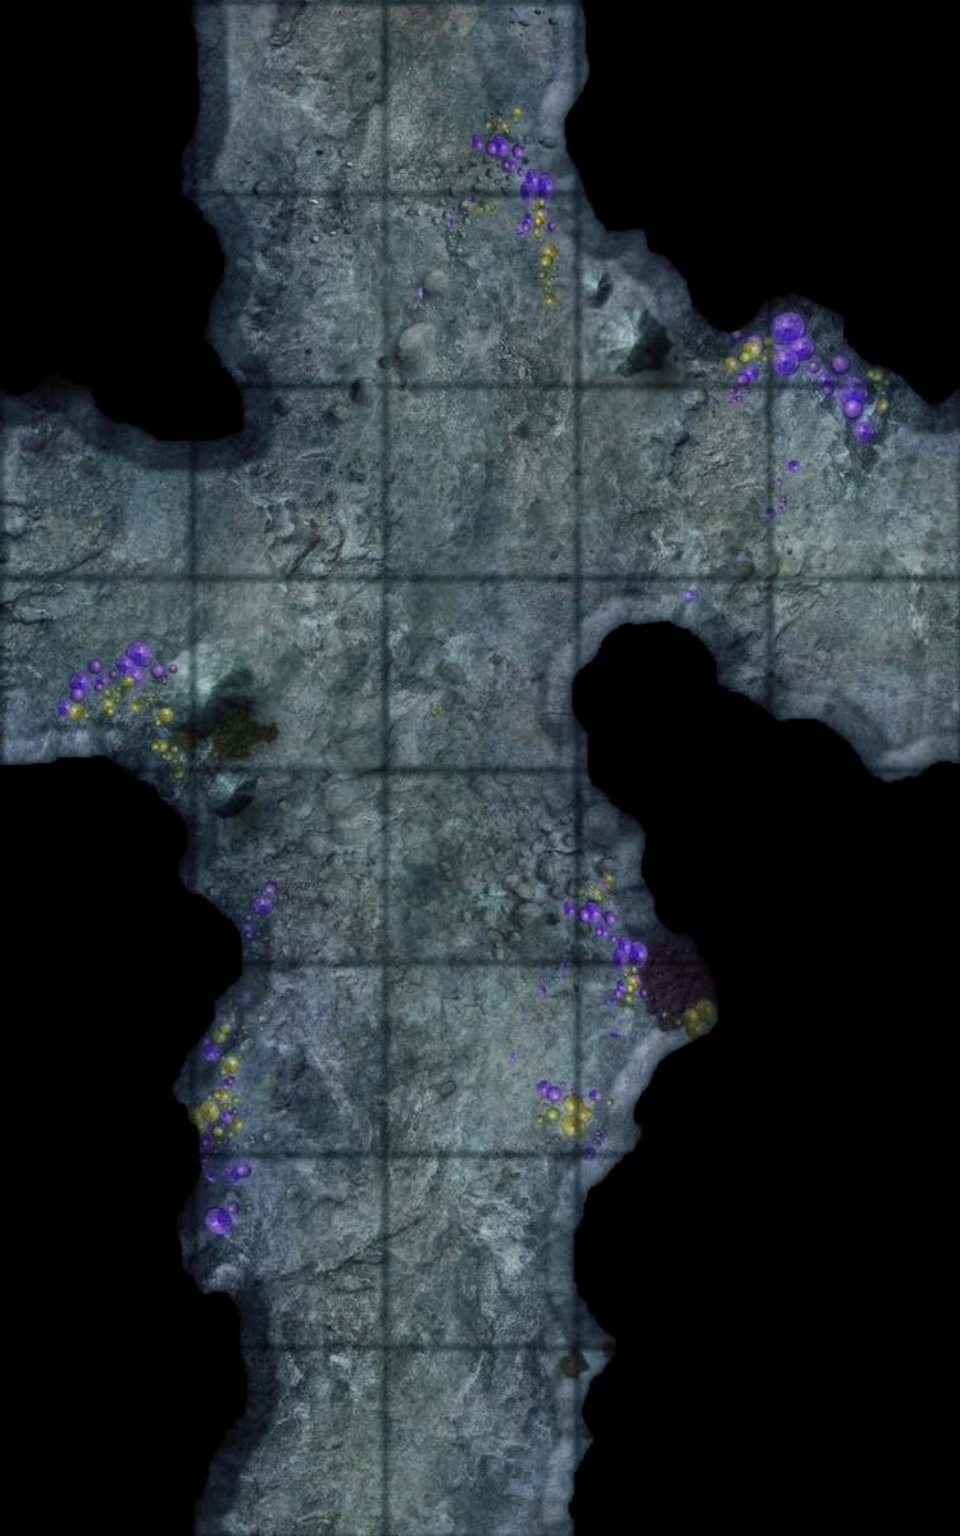

PATHFINDER[®] MAP PACK[™]

CAVE TUNNELS

CONTAINS 18 FULL-COLOR MAP TILES

Wet, Dry, and Permanent Markers Erase from the Tiles

PATHFINDER[®] MAP PACK

DIG DEEPER

Does the darkness cloaking these twisting passageways hide ancient treasure or unimaginable horror? Paizo Publishing's latest Pathfinder Map Pack provides simple and elegant tools for the busy Game Master. These 5" x 8" map tiles can be positioned to form a variety of mysterious underground tunnels, or combined with tiles from *Pathfinder Map Pack: Cave Chambers* to create an enormous earthen complex. Inside, you'll find 18 richly illustrated map tiles, including:

- Cavernous Maw
- Weathered Stairs
- Buried Crossroads
- Underground Stream
- Subterranean Grotto
- Hidden Entrance

Game Masters shouldn't waste their time sketching maps every time characters venture into a gloom-haunted cave mouth. With *Pathfinder Map Pack: Cave Tunnels*, you'll always be ready whenever adventurers journey beneath the earth!