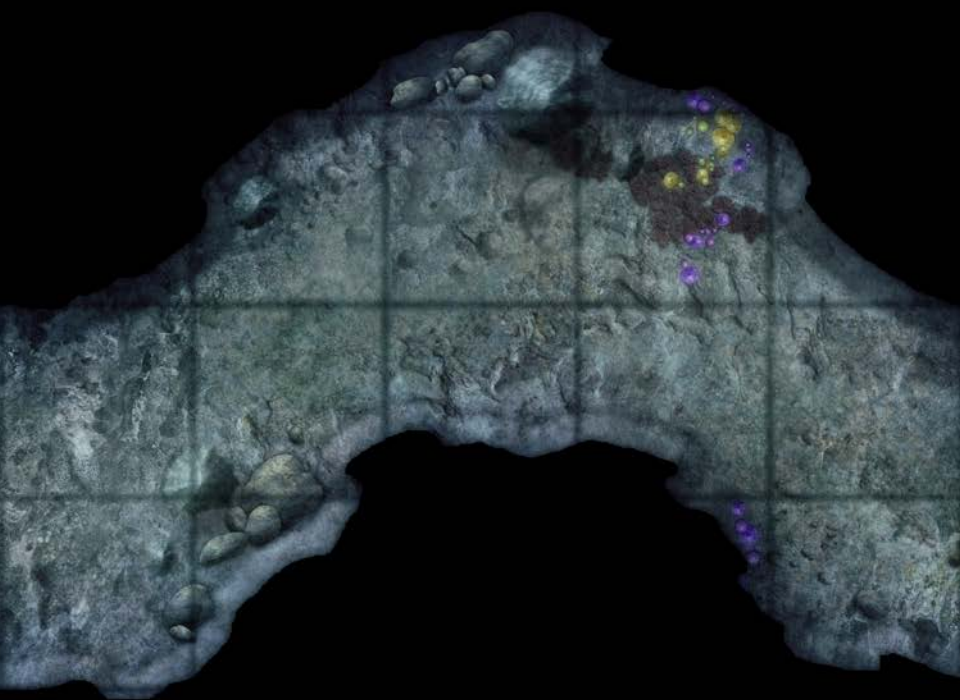

PATHFINDER[®] MAP PACK[™]

CAVE TUNNELS

CONTAINS 18 FULL-COLOR MAP TILES

Wet, Dry, and Permanent Markers Erase from the Tiles

PATHFINDER[®] MAP PACK

DIG DEEPER

Does the darkness cloaking these twisting passageways hide ancient treasure or unimaginable horror? Paizo Publishing's latest Pathfinder Map Pack provides simple and elegant tools for the busy Game Master. These 5" x 8" map tiles can be positioned to form a variety of mysterious underground tunnels, or combined with tiles from *Pathfinder Map Pack: Cave Chambers* to create an enormous earthen complex. Inside, you'll find 18 richly illustrated map tiles, including:

- Cavernous Maw
- Weathered Stairs
- Buried Crossroads
- Underground Stream
- Subterranean Grotto
- Hidden Entrance

Game Masters shouldn't waste their time sketching maps every time characters venture into a gloom-haunted cave mouth. With *Pathfinder Map Pack: Cave Tunnels*, you'll always be ready whenever adventurers journey beneath the earth!