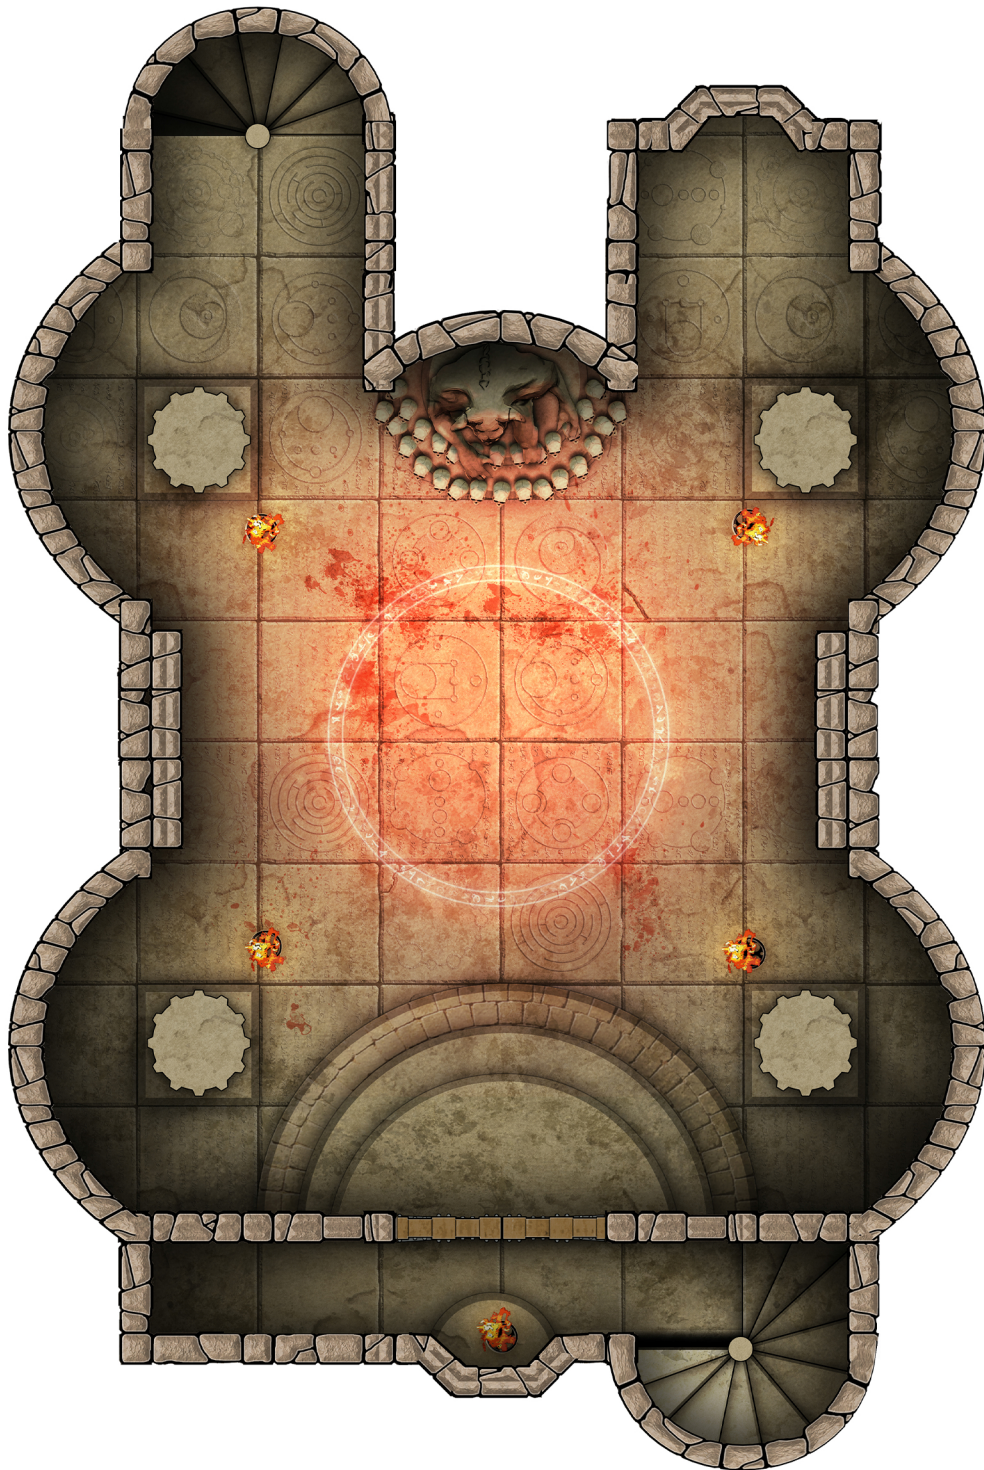

# Chambers of the Blood Cult

Overview

THIS **FREE** MAP IS ONE LEVEL FROM THE  
CHAMBERS OF THE BLOOD CULT,  
AN 8-LEVEL DUNGEON SET. ENJOY!

# Chamber of the Blood Cult