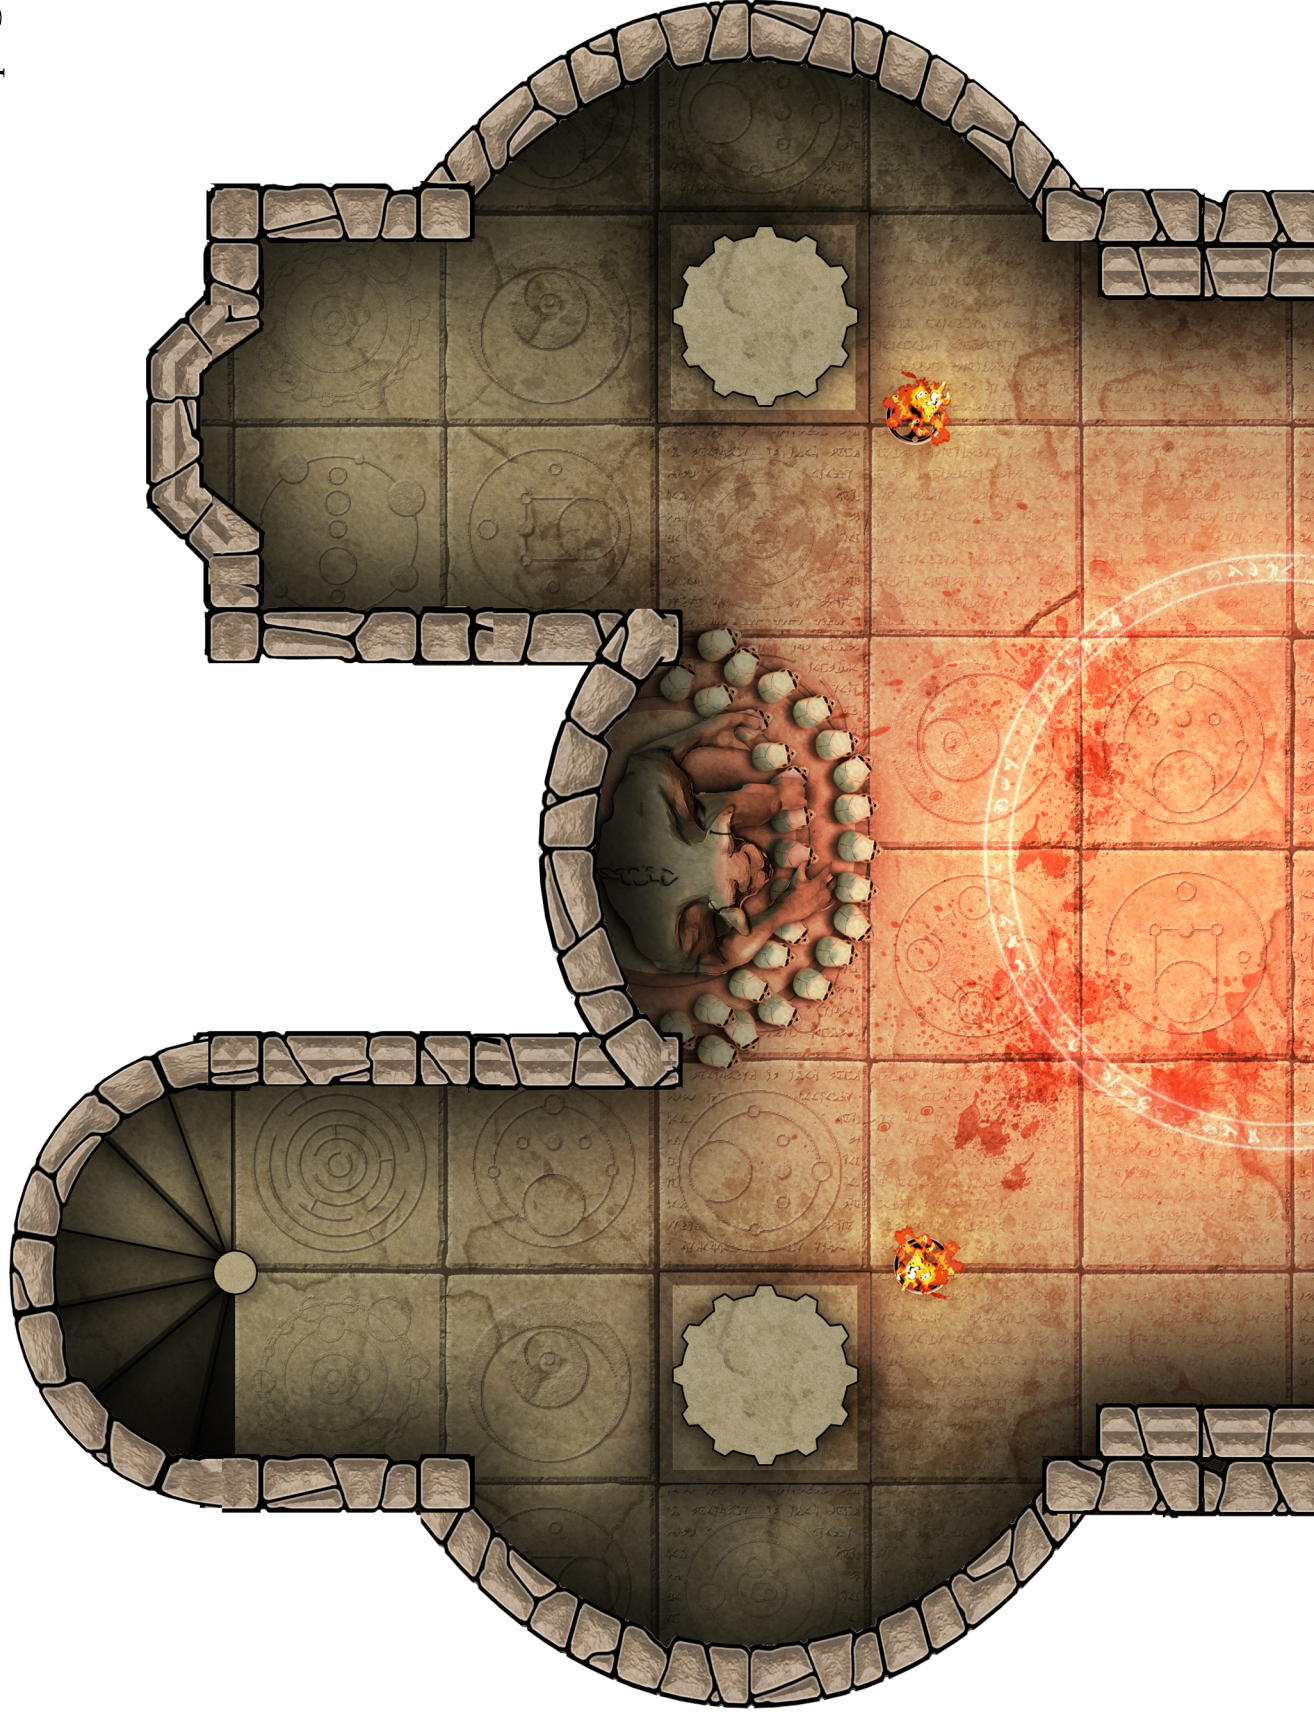

Chamber of the Blood Cult

Sheet 4 Part a

www.heroicmaps.com
heroicmaps@gmail.com

All artwork is © 2014 - J Bilton & S Bilton and Heroic Maps and may be reproduced for personal use only