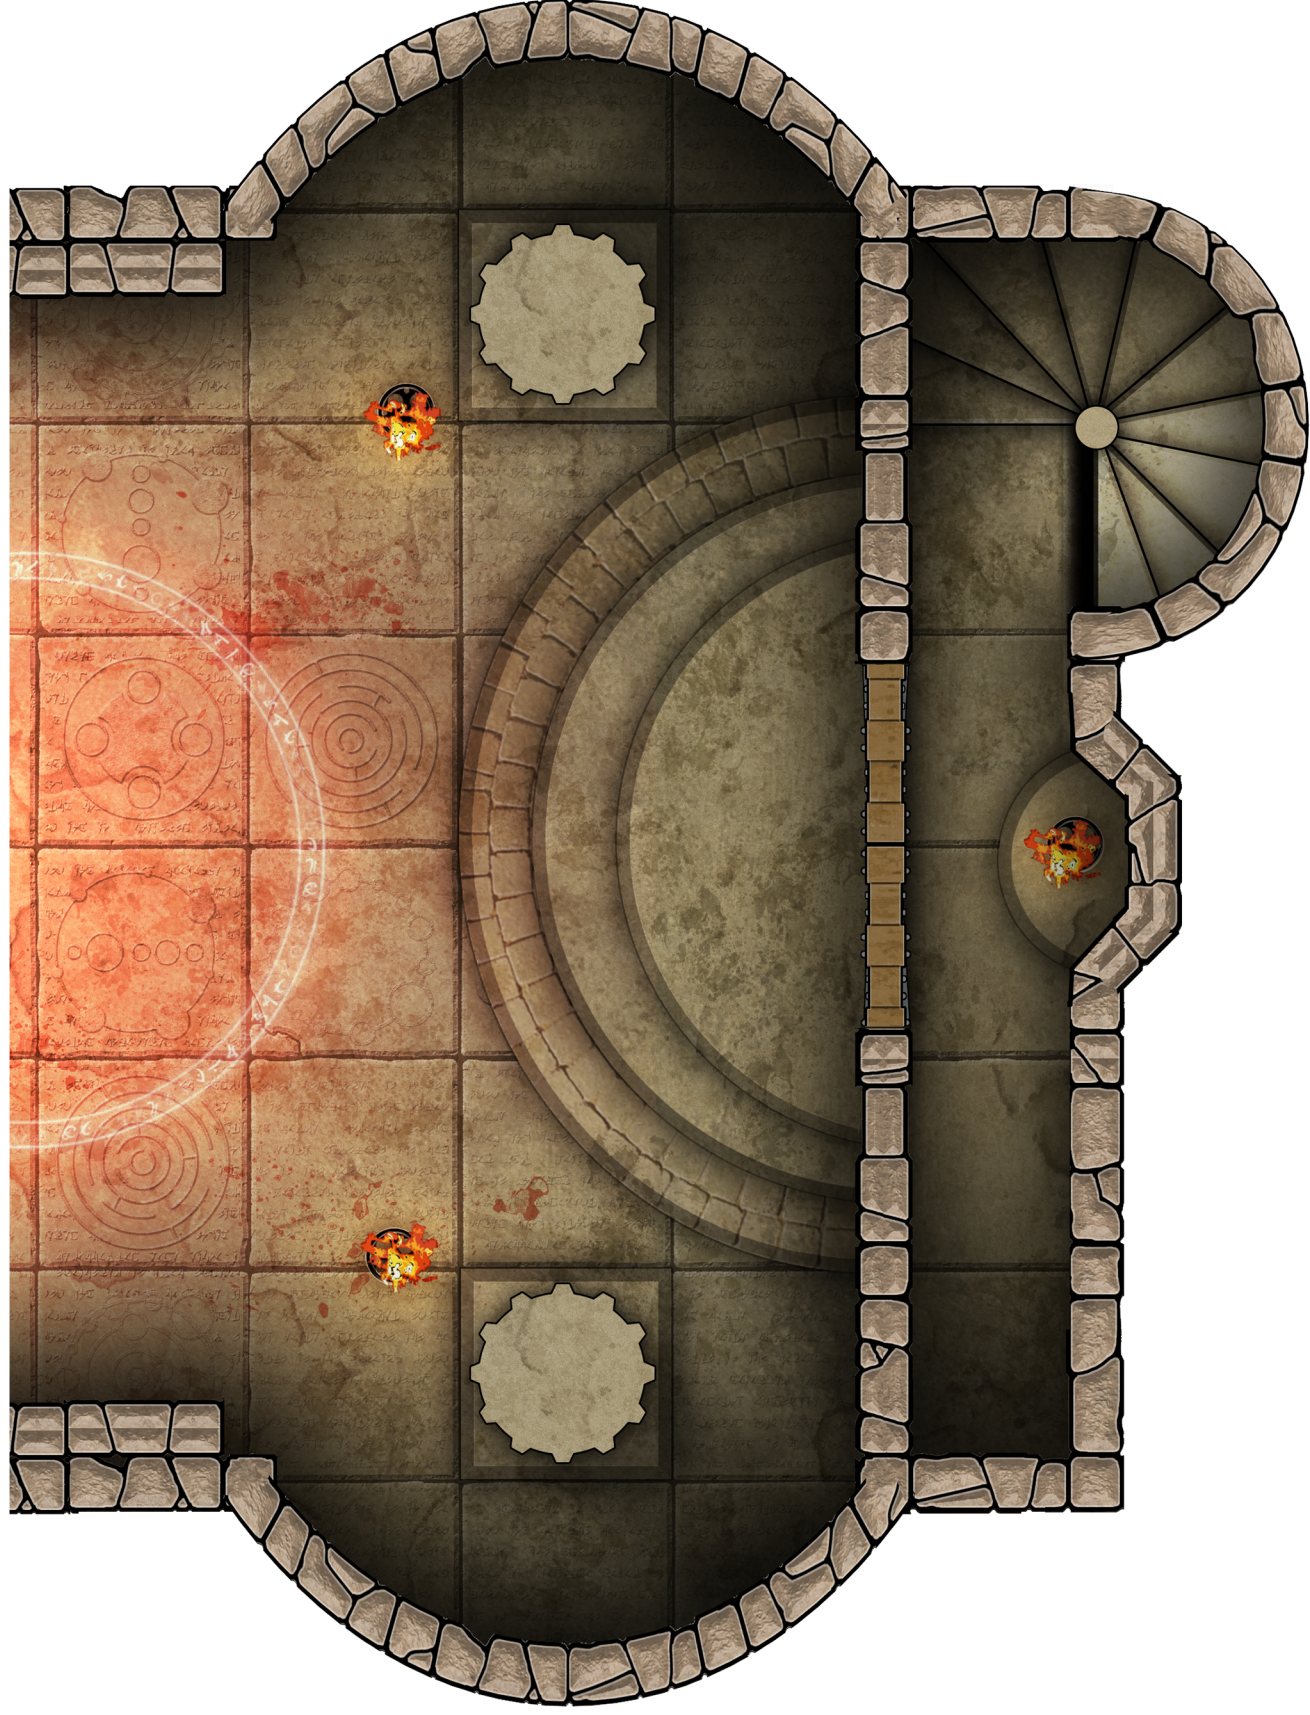

Chamber of the Blood Cult

Sheet 4 Part b