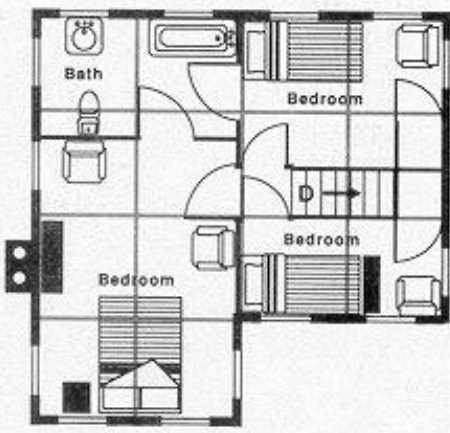

Square = 2 meters

Engine Deck

Crew Quarters

Ship's Shop

Showers

Weightroom

Stack

Crew

Square= 2 meters

Office Building

Key

Second Floor

- A Master bedroom
- B Master bath
- C Master closet and dressing room
- D Library
- E Balcony
- F Hall
- G Guest rooms

First Floor

- H Servants' quarters
- I Hall
- J Hall closet
- K Solarium
- L Entry
- M Kitchen
- N Pantry
- O Dining room

First Floor

Second and Third Floors

Square= 2 meters

Storage Building

Square= 2 meters

Lab Building

This setting represents a typical suburban dwelling of a pattern familiar to many people of many nations in AD 2000.

Second Floor

Basement
(2 meters below ground level)

First Floor

Home, Home, I'm Deranged

Old City House

First Floor

Basement

(2 meters below ground level)