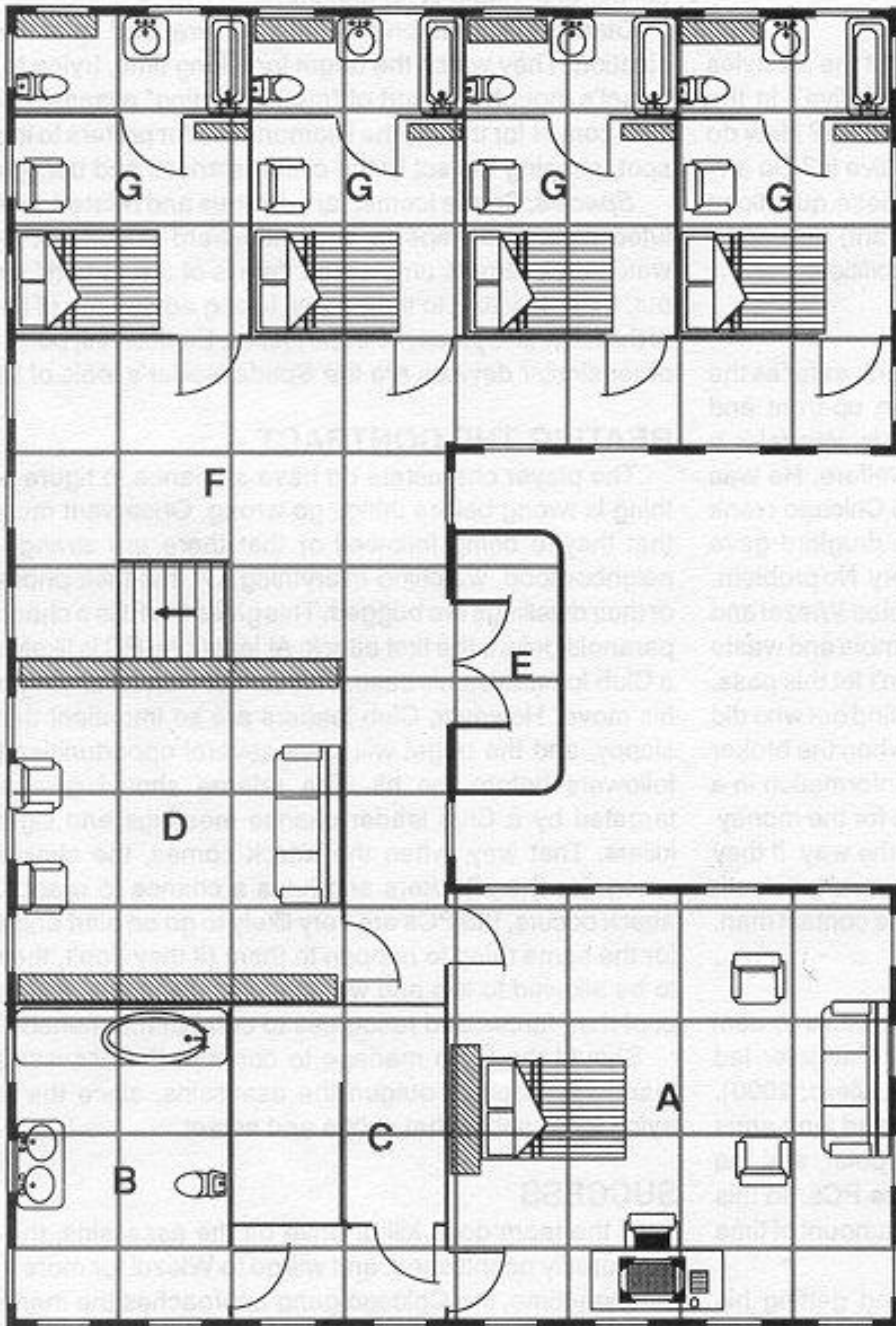

17

Square = 8 meters

Terrorist Camp

Square = 8 meters

Spetsnaz Camp

Cheap Warehouse/Dock

Crates

Crane (2 parts)

Square= 2 meters

Office Building

Key

Second Floor

- A Master bedroom
- B Master bath
- C Master closet and dressing room
- D Library
- E Balcony
- F Hall
- G Guest rooms

First Floor

- H Servants' quarters
- I Hall
- J Hall closet
- K Solarium
- L Entry
- M Kitchen
- N Pantry
- O Dining room