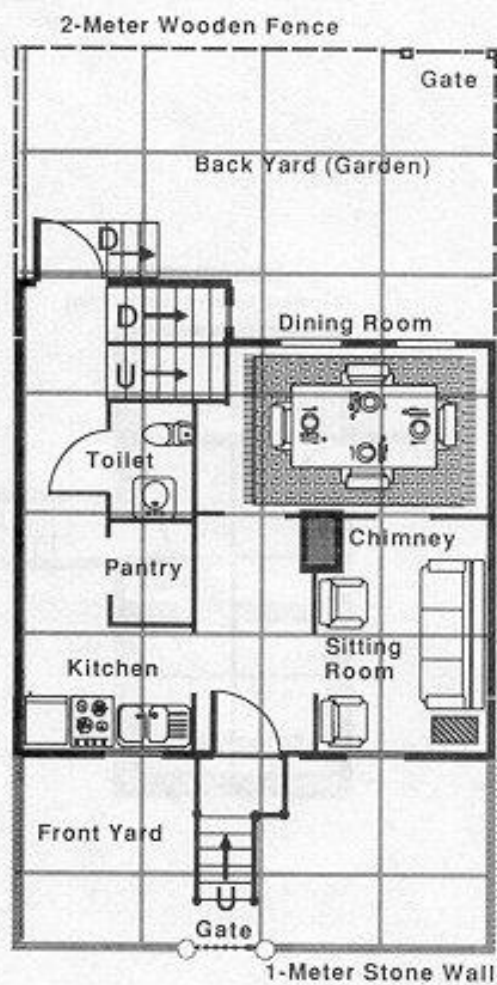

Square = 2 meters

Engine Deck

Crew Quarters

Ship's Shop

Showers

Weightroom

Stack

Crew

Square= 2 meters

Office Building

Key

Second Floor

- A Master bedroom
- B Master bath
- C Master closet and dressing room
- D Library
- E Balcony
- F Hall
- G Guest rooms

First Floor

- H Servants' quarters
- I Hall
- J Hall closet
- K Solarium
- L Entry
- M Kitchen
- N Pantry
- O Dining room

First Floor

Second and Third Floors

Square= 2 meters

Storage Building

Square= 2 meters

Lab Building

This setting represents a typical suburban dwelling of a pattern familiar to many people of many nations in AD 2000.

Second Floor

Basement
(2 meters below ground level)

First Floor

Home, Home, I'm Deranged

Old City House

First Floor

Basement

(2 meters below ground level)