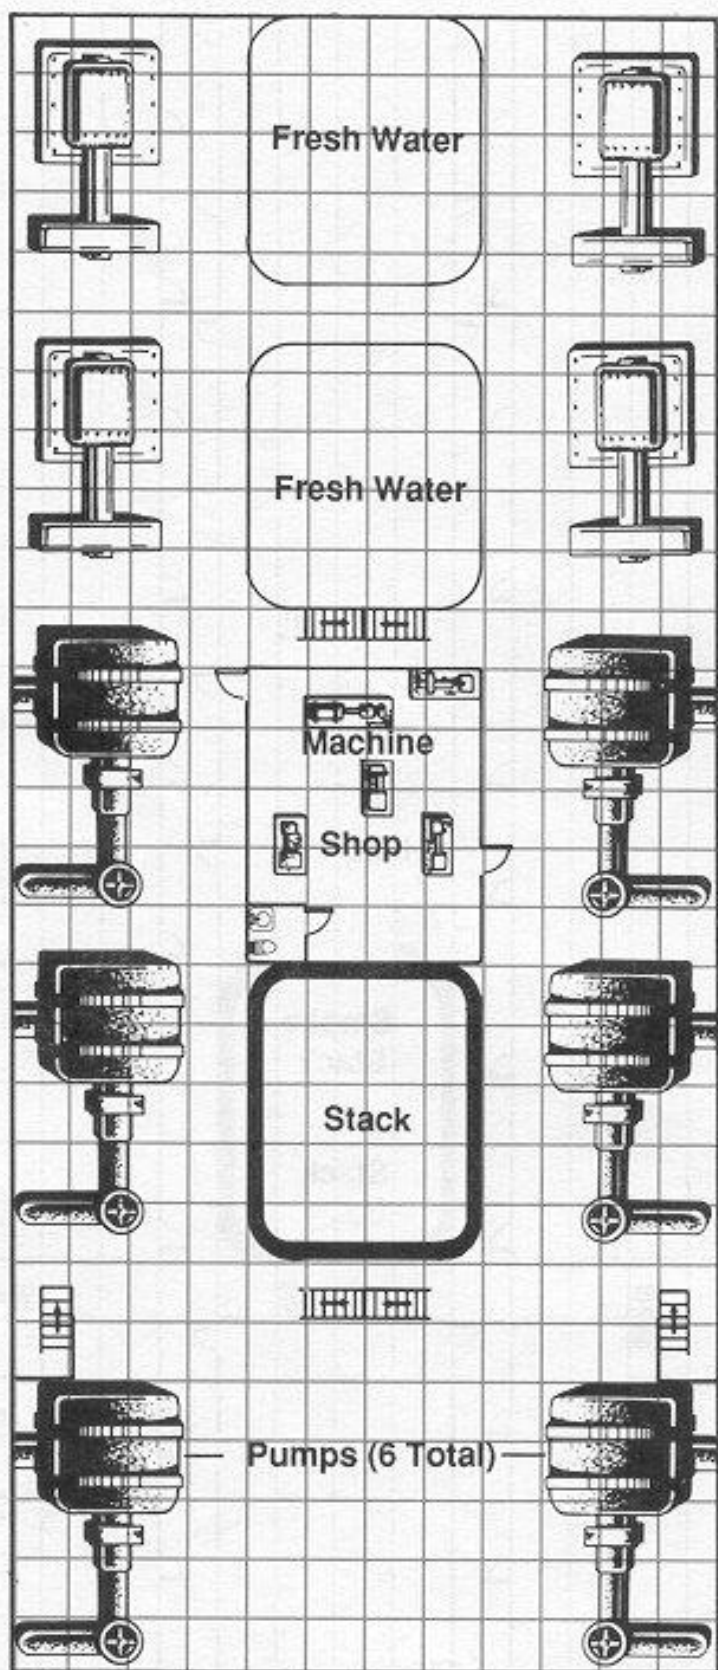

Bar/Inn/Roadhouse

Square = 2 meters

Storage Decks 1 and 2

Weather Deck

Square = 2 meter

Bridge

Square = 2 meter

S B Machinery Deck

Square = 2 meters

Engine Deck

Crew Quarters

Ship's Shop

Showers

Weightroom

Stack

Crew

Lounge

e = 2 meters

Crew Quarters

Square= 2 meters

Officer's Quarters

Bank/Office Building (Modern)

0 1 2
Meters

This represents a typical modern business building. Doubtless it is serving in some other capacity at the present.