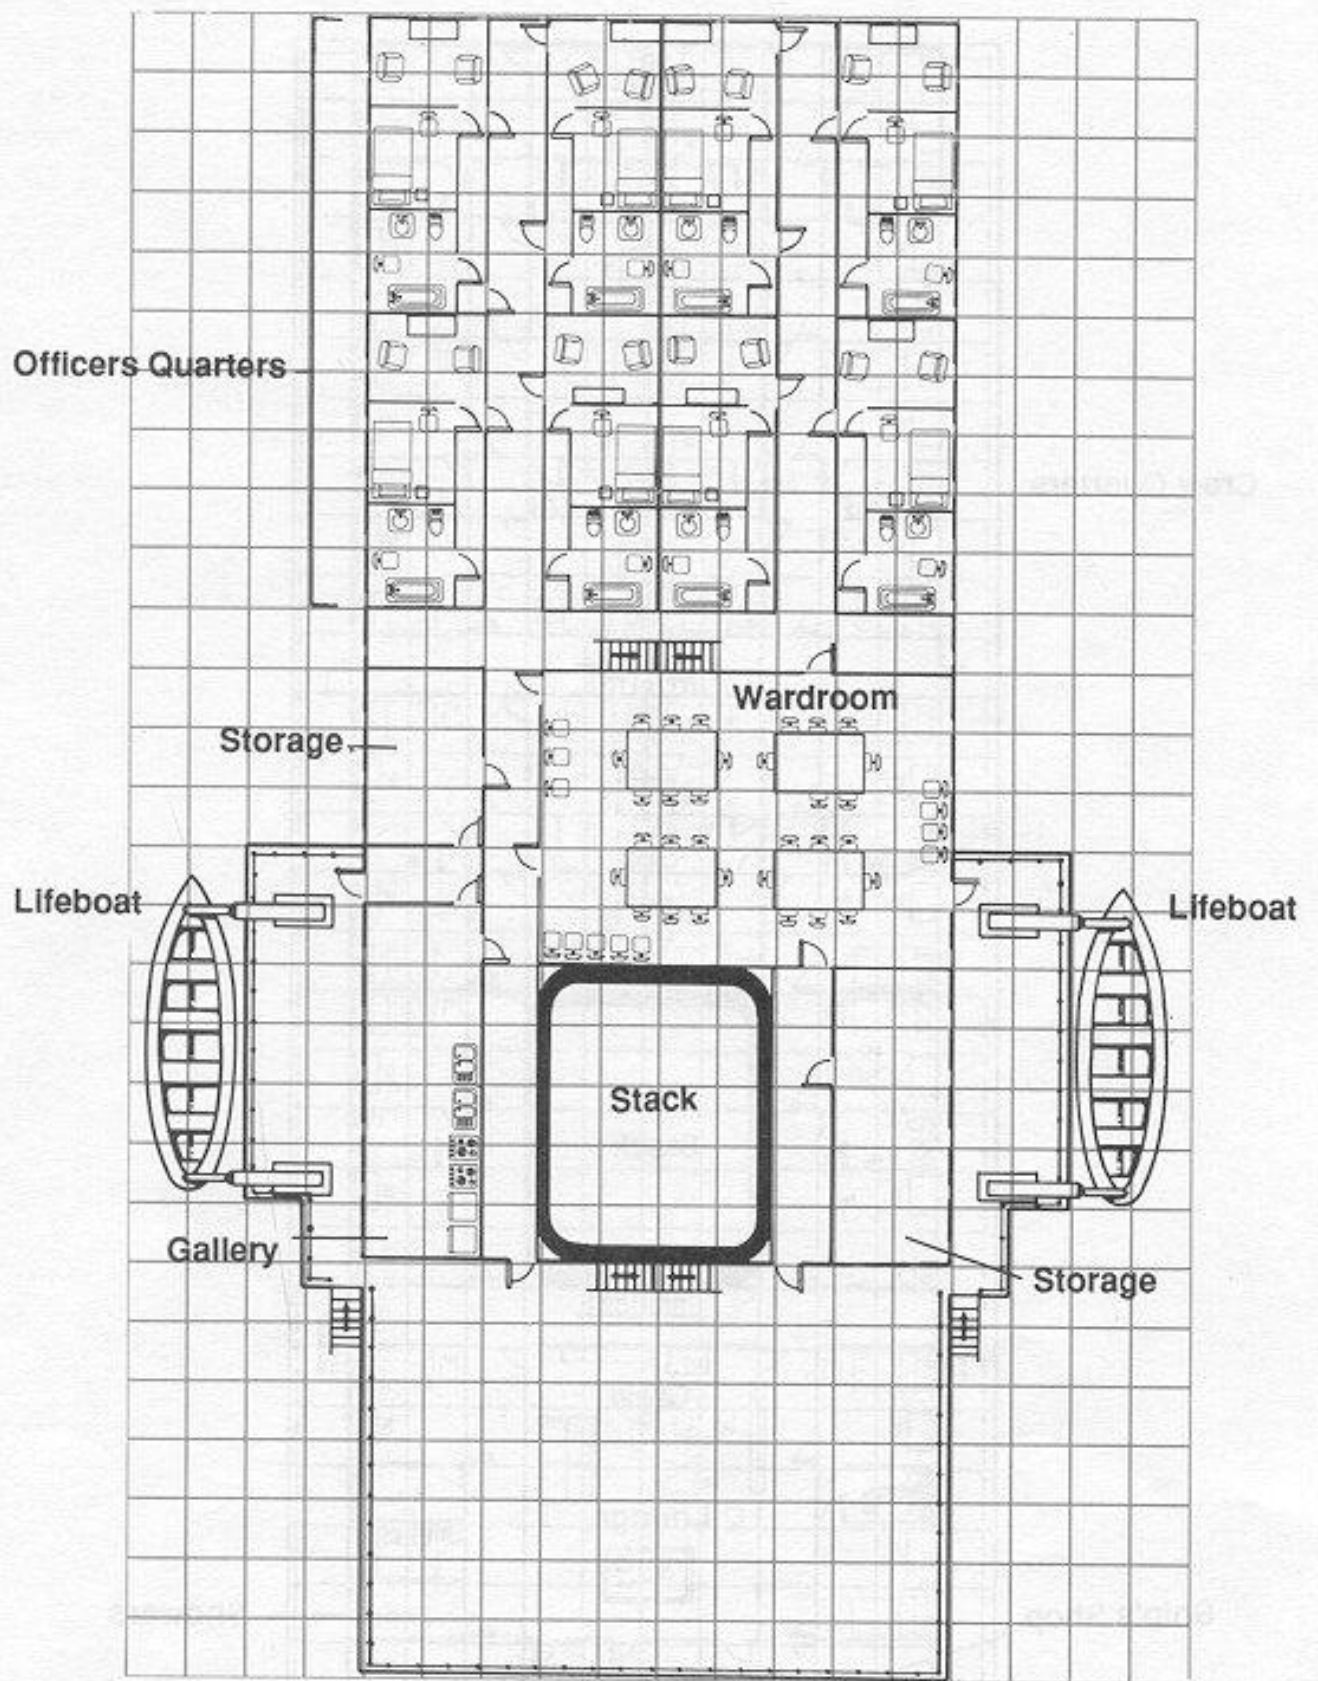

Bar/Inn/Roadhouse

Square = 2 meters

Storage Decks 1 and 2

Weather Deck

Square = 2 meter

Bridge

Square = 2 meter

S B Machinery Deck

Square = 2 meters

Engine Deck

Crew Quarters

Ship's Shop

Showers

Weightroom

Stack

Crew

Lounge

e = 2 meters

Crew Quarters

Square= 2 meters

Officer's Quarters

Bank/Office Building (Modern)

0 1 2
Meters

This represents a typical modern business building. Doubtless it is serving in some other capacity at the present.

Railroad Car

Eating Booth

Kitchen

Lavatory

Dinning Car

Scan courtesy of Deathwind