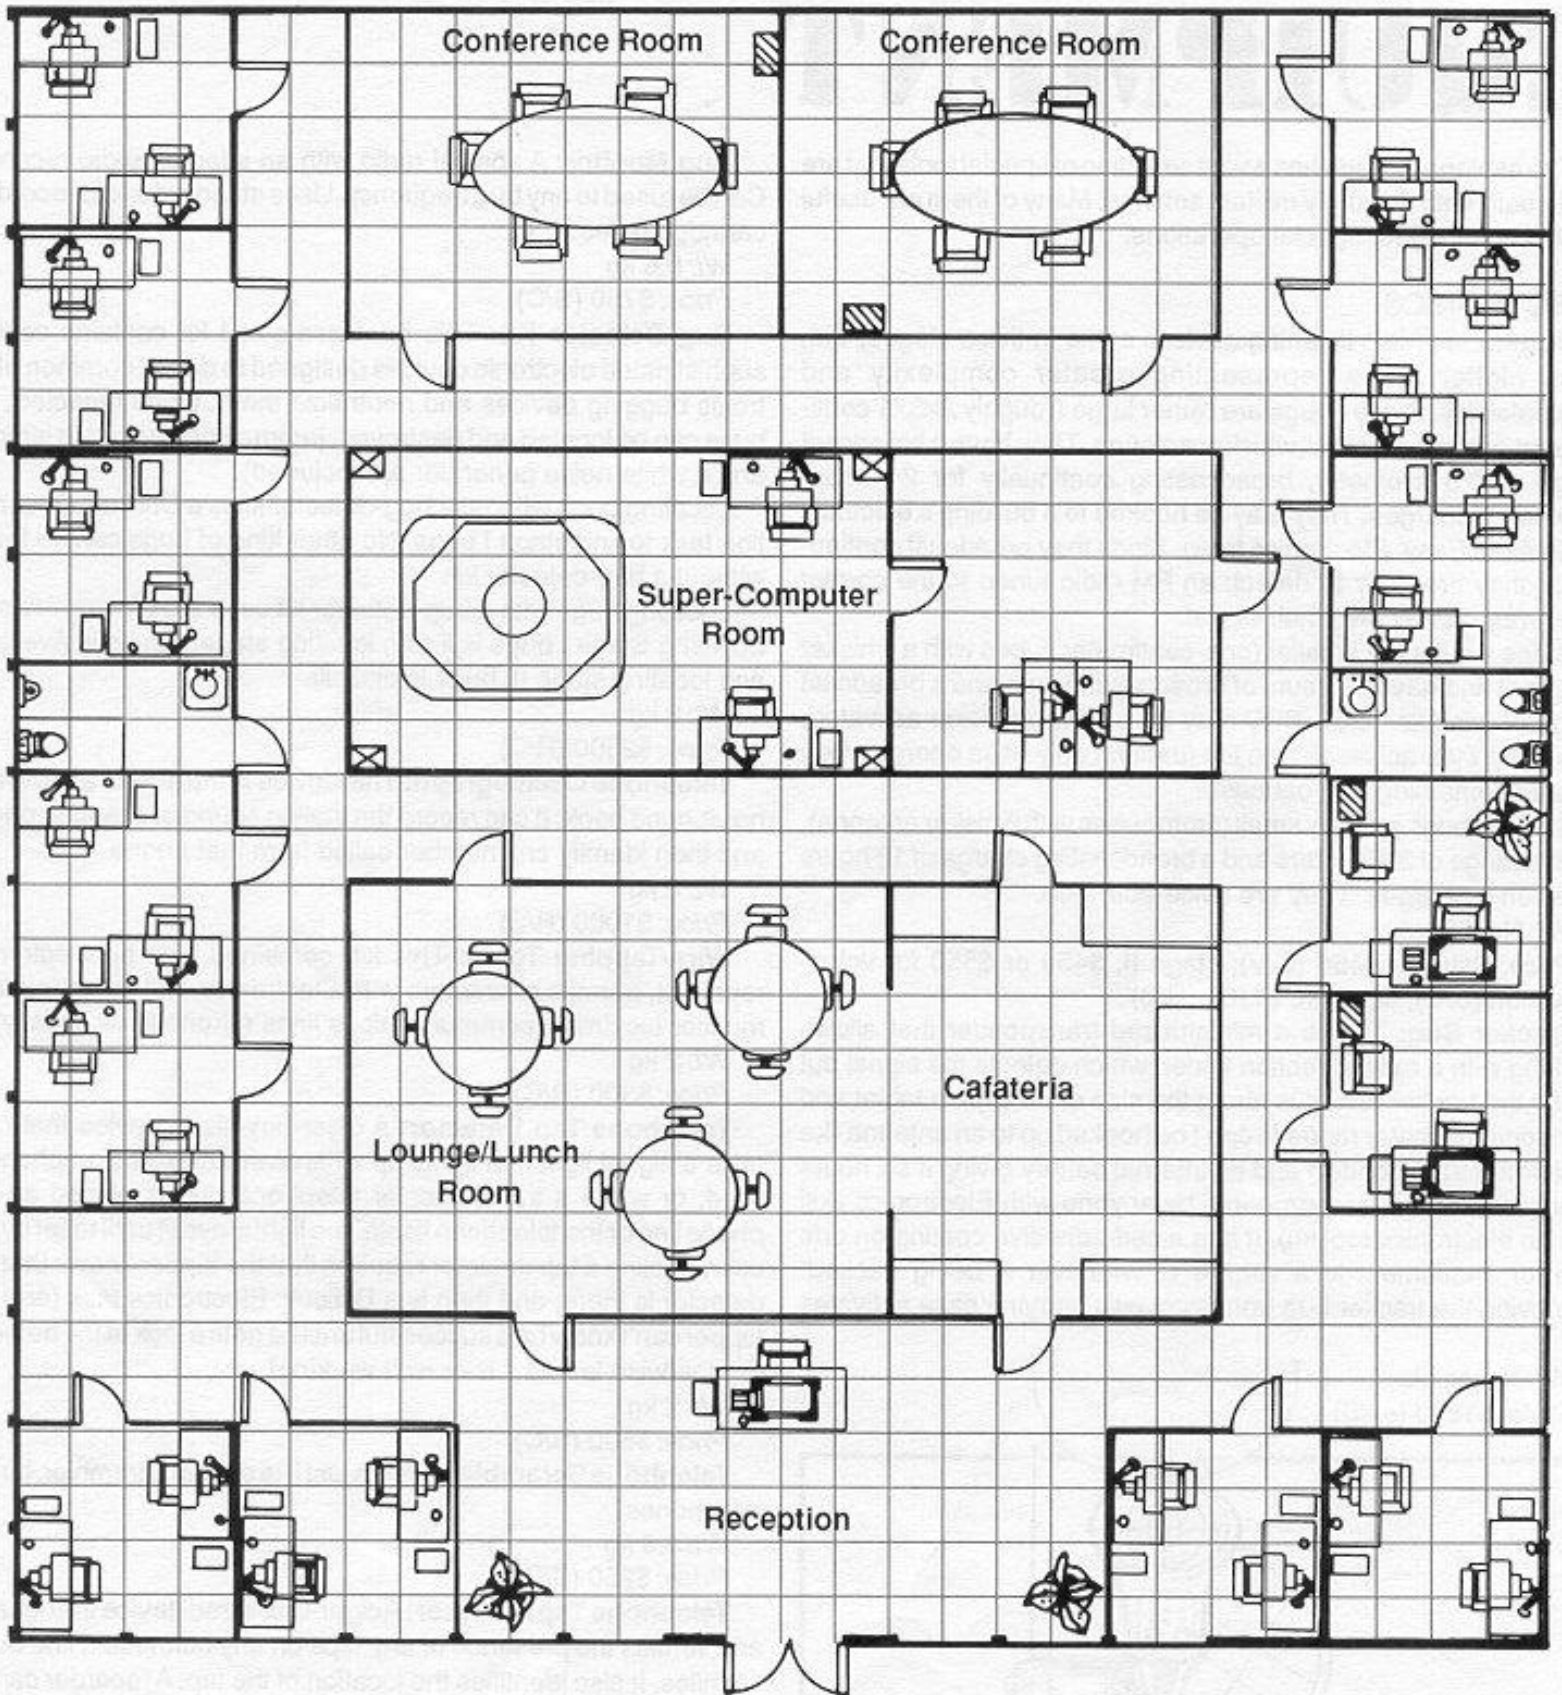

Square = 2 meters

Engine Deck

Crew Quarters

Ship's Shop

Showers

Weightroom

Stack

Crew

Square= 2 meters

Office Building

Key

Second Floor

- A Master bedroom
- B Master bath
- C Master closet and dressing room
- D Library
- E Balcony
- F Hall
- G Guest rooms

First Floor

- H Servants' quarters
- I Hall
- J Hall closet
- K Solarium
- L Entry
- M Kitchen
- N Pantry
- O Dining room

First Floor

Second and Third Floors

Square= 2 meters

Storage Building

Square= 2 meters

Lab Building

This setting represents a typical suburban dwelling of a pattern familiar to many people of many nations in AD 2000.

Railroad Car

Eating Booth

Kitchen

Lavatory

Dinning Car

Scan courtesy of Deathwind