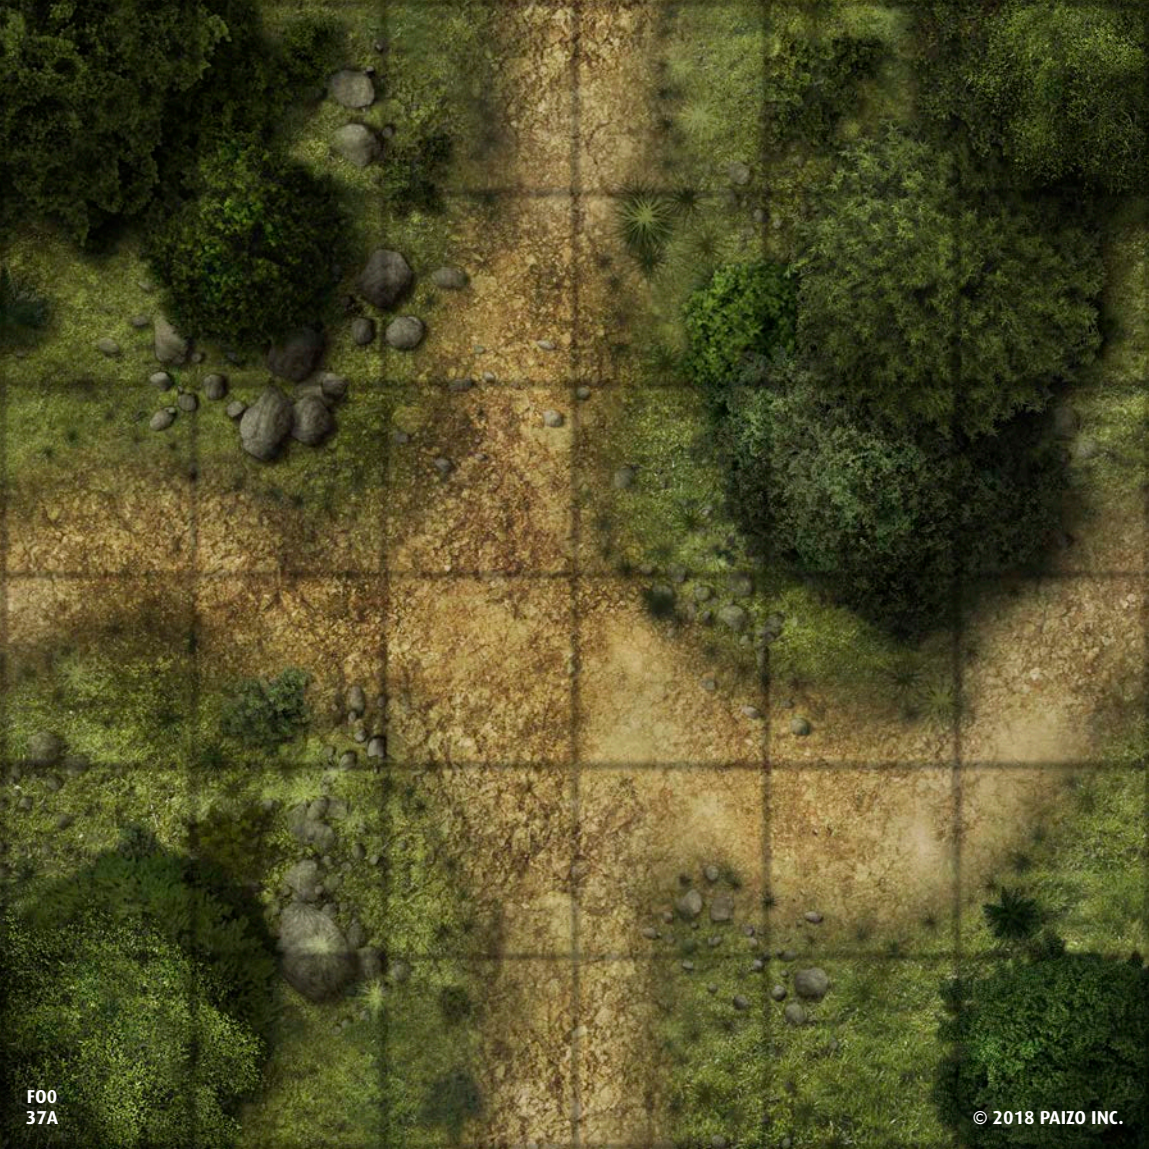

PATHFINDER FLIP-TILES™

FOREST STARTER SET

CONTAINS 42 FULL-COLOR MAP TILES
Wet, Dry, and Permanent Markers Erase from the Tiles

F00
01B

F00
03A

© 2018 PAIZO INC.

F00
03B

F00
06A

F00
35B

F00
37B