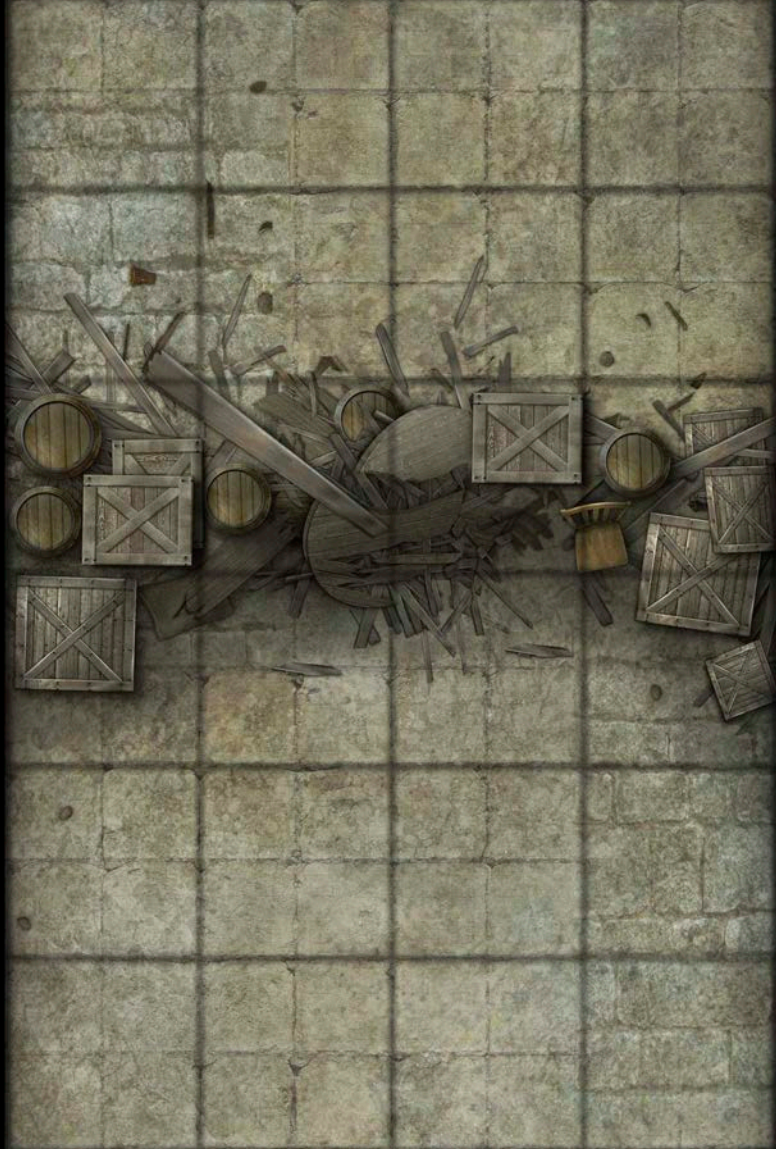

PATHFINDER FLIP-TILES™

DUNGEON PERILS

CONTAINS 24 FULL-COLOR MAP TILES
Wet, Dry, and Permanent Markers Erase from the Tiles

DU1
01A

© 2018 PAIZO INC.

DU1
02A

© 2018 PAIZO INC.

DU1
03B

© 2018 PAIZO INC.

DU1
10B

DU1
16B

© 2018 PAIZO INC.

DU1
17B

© 2018 PAIZO INC.

DU1
19B

© 2018 PAIZO INC.