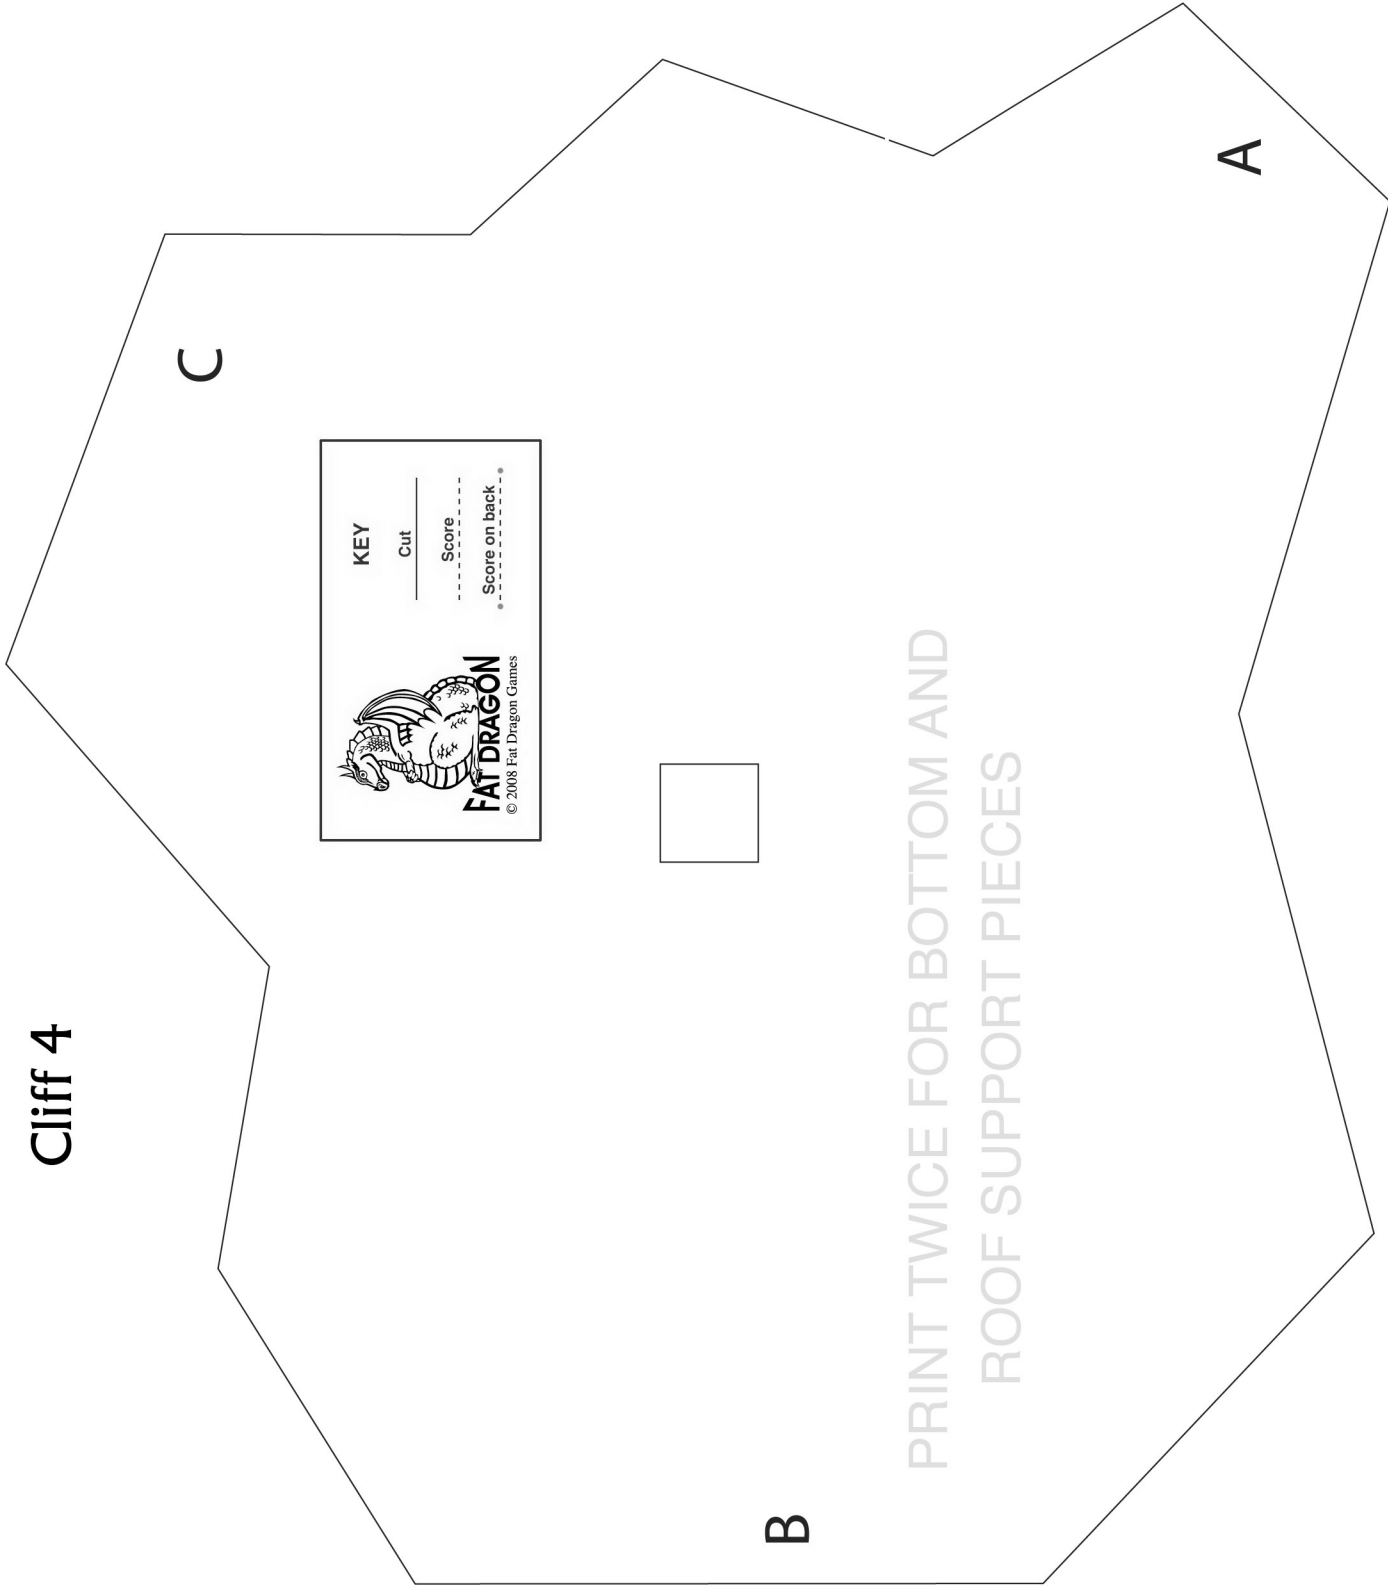

Cliff 4

FAT DRAGON
© 2008 Fat Dragon Games

KEY
Cut ———
Score - - - - -
Score on back ·····

PRINT TWICE FOR BOTTOM AND
ROOF SUPPORT PIECES

C

A

B